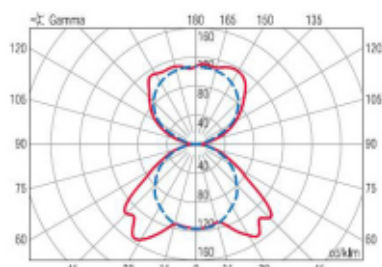

Plexiform

Lighting systems

	L[mm]
24W	700
39W	1000
54W	1300
80W	1600