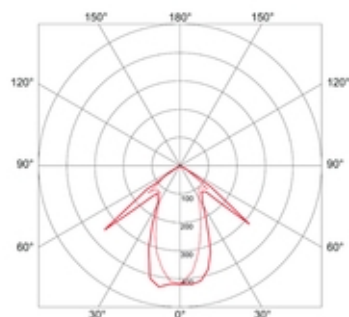

BARI II DOWNLIGHT DLN 230

BARI II DLN MH