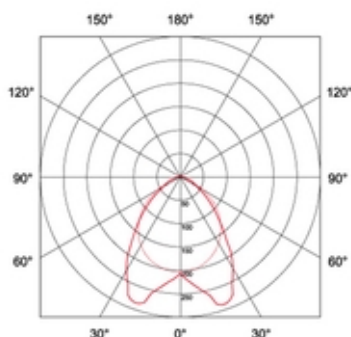

Accessories

Surface housing

5,20	☐	IP65	PX1033901
4,50	☐	IP20	PX1033951