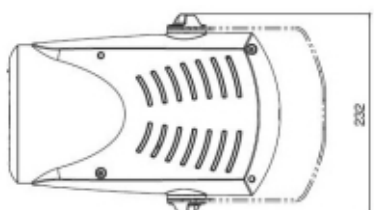

Internal floodlights

NICE TS

Variants

W				
300W	QT-DE 12 /R7s/	2,00		CL400001.115
300W	QT-DE 12 /R7s/	2,00		CL400002.115
300W	QT-DE 12 /R7s/	2,00		CL400003.115
70W	HIT-DE /RX7s/	3,20		CL400221.170
70W	HIT-DE /RX7s/	3,20		CL400222.170
70W	HIT-DE /RX7s/	3,20		CL400223.170
150W	HIT-DE /RX7s-24/	4,00		CL400221.115
150W	HIT-DE /RX7s-24/	4,00		CL400222.115
150W	HIT-DE /RX7s-24/	4,00		CL400223.115

Accessories

Electrical adapter (6A)

0,07		IV7601-00-W31
0,07		IV7601-00-W30
0,07		IV7601-00-W20

Mechanical adapter

In order to install NICE on a track it is necessary to order set of adaptors (electrical and mechanical).