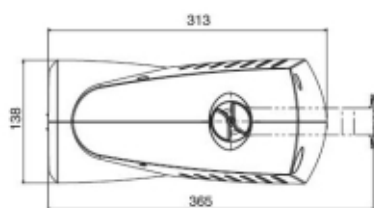

Internal floodlights

NICE TS

Variants

W				
300W	QT-DE 12 /R7s/	2,00		CL400001.115
300W	QT-DE 12 /R7s/	2,00		CL400002.115
300W	QT-DE 12 /R7s/	2,00		CL400003.115
70W	HIT-DE /RX7s/	3,20		CL400221.170
70W	HIT-DE /RX7s/	3,20		CL400222.170
70W	HIT-DE /RX7s/	3,20		CL400223.170
150W	HIT-DE /RX7s-24/	4,00		CL400221.115
150W	HIT-DE /RX7s-24/	4,00		CL400222.115
150W	HIT-DE /RX7s-24/	4,00		CL400223.115

Accessories

Electrical adapter (6A)

0,07		IV7601-00-W31
0,07		IV7601-00-W30
0,07		IV7601-00-W20

Mechanical adapter

In order to install NICE on a track it is necessary to order set of adaptors (electrical and mechanical).