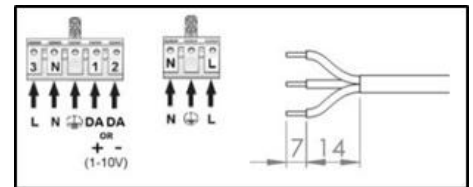

Installation manual
ROMA LED

220-240V/50-60Hz LED

Power	Luminaire's dimensions and weight			
	295x595	595x595	295x1195	595x1195
10W, 17W	1,9kg	-	-	-
18W, 31W	-	3,5kg	5,3kg	-
34W, 60W	-	-	-	9,2kg

* The luminaire's height 108* is for the version with an emergency module.

- a) turn off the power in the circuit;
- b) carefully take the luminaire out of the box;
- c) pull the plate with the connection terminal back;
- d) pull the power supply cable through the hole in the plate;
- e) connect wires as it's indicated on the connection terminal;
- f) carefully place the luminaire in a ceiling brackets.