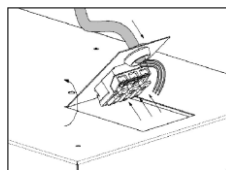

Installation manual
ROMA LED

220-240V/50-60Hz LED

Power	Luminaire's dimensions and weight			
	295x595	595x595	295x1195	595x1195
10W, 17W	1,9kg	-	-	-
18W, 31W	-	3,5kg	5,3kg	-
34W, 60W	-	-	-	9,2kg

* The luminaire's height 108* is for the version with an emergency module.

- a) turn off the power in the circuit;
- b) carefully take the luminaire out of the box;
- c) pull the plate with the connection terminal back;
- d) pull the power supply cable through the hole in the plate;
- e) connect wires as it's indicated on the connection terminal;
- f) carefully place the luminaire in a ceiling brackets.