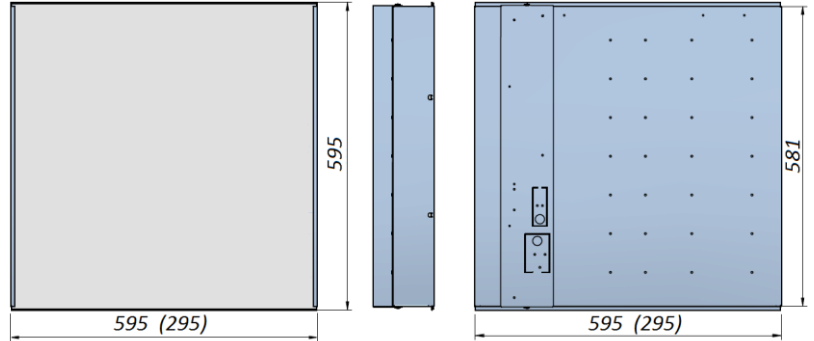

Installation manual
ROMA LED

220-240V/50-60Hz LED

Power	Luminaire's dimensions and weight			
	295x595	595x595	295x1195	595x1195
10W, 17W	1,9kg	-	-	-
18W, 31W	-	3,5kg	5,3kg	-
34W, 60W	-	-	-	9,2kg

* The luminaire's height 108* is for the version with an emergency module.

- a) turn off the power in the circuit;
- b) carefully take the luminaire out of the box;
- c) pull the plate with the connection terminal back;
- d) pull the power supply cable through the hole in the plate;
- e) connect wires as it's indicated on the connection terminal;
- f) carefully place the luminaire in a ceiling brackets.