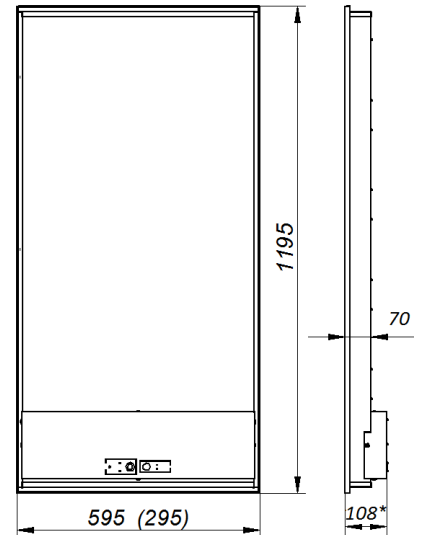

Installation manual
ROMA LED

220-240V/50-60Hz LED

Power	Luminaire's dimensions and weight			
	295x595	595x595	295x1195	595x1195
10W, 17W	1,9kg	-	-	-
18W, 31W	-	3,5kg	5,3kg	-
34W, 60W	-	-	-	9,2kg

* The luminaire's height 108* is for the version with an emergency module.

- a) turn off the power in the circuit;
- b) carefully take the luminaire out of the box;
- c) pull the plate with the connection terminal back;
- d) pull the power supply cable through the hole in the plate;
- e) connect wires as it's indicated on the connection terminal;
- f) carefully place the luminaire in a ceiling brackets.