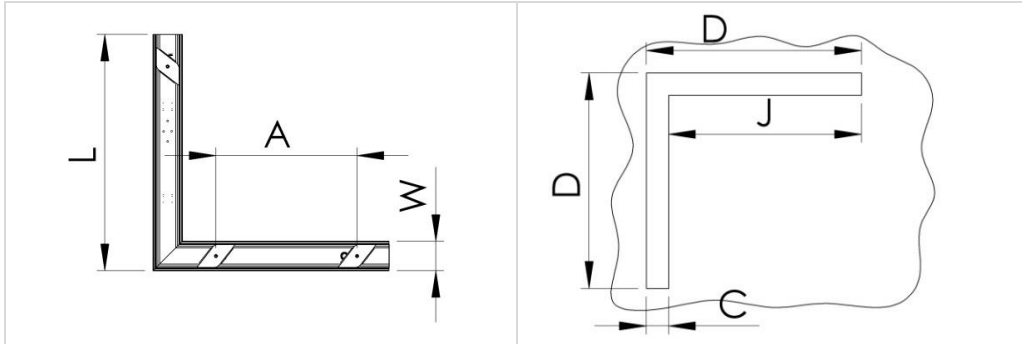

SIGMA II GK CORNER-WK LED

Power [W]	L [mm]	W [mm]	H [mm]	C [mm]	D [mm]	Weight [kg]
25	585	73	75	62	592	1.8

Light source used in this luminaire should be changed by the producer or its service representative or similarly qualified person.