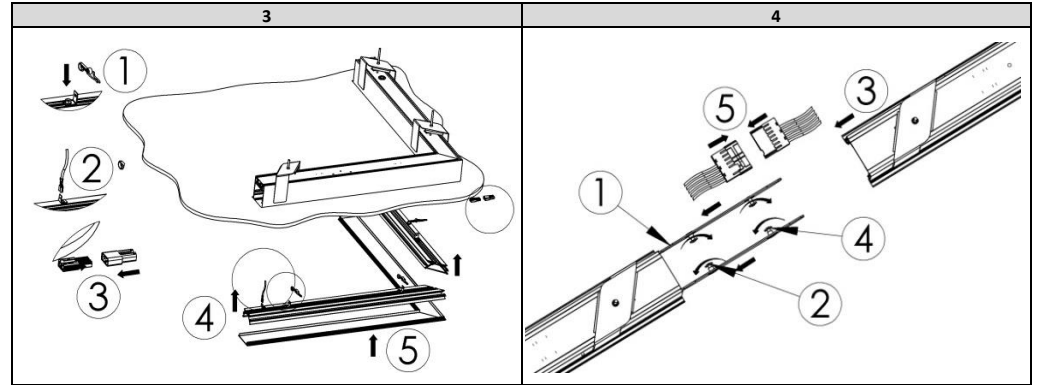

SIGMA II GK CORNER-WK LED

Power [W]	L [mm]	W [mm]	H [mm]	C [mm]	D [mm]	Weight [kg]
25	585	73	75	62	592	1.8

Light source used in this luminaire should be changed by the producer or its service representative or similarly qualified person.

Important warnings:
 The luminaries may be installed by qualified registered personnel only.
 Any manipulation inside the luminaire when the power is activated causes the risk of electric shock.
 The manufacturer is not responsible for any flaws resulting from non-compliance with these instructions. The manufacturer reserves the right to change the construction of the product.
 Do not install the luminaire in places without sufficient air circulation.
 To guarantee safe luminaire functioning, please follow the instructions in the installation instructions.
 PXF Lighting website: www.pxf.pl