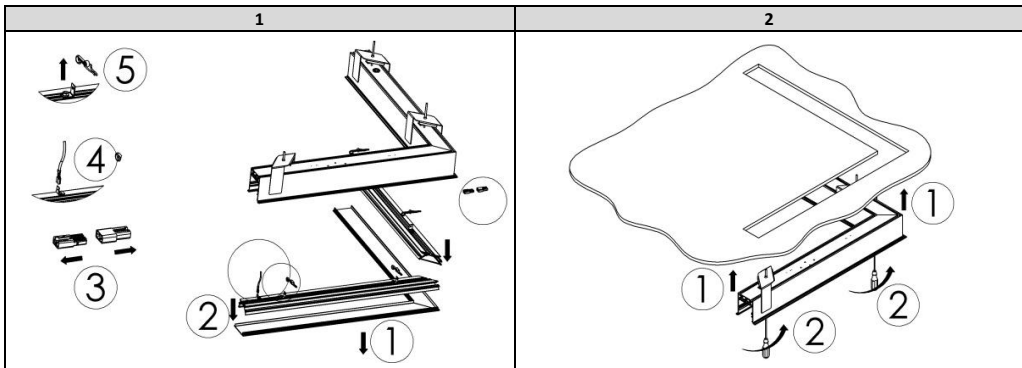

SIGMA II GK CORNER-WK LED

Power [W]	L [mm]	W [mm]	H [mm]	C [mm]	D [mm]	Weight [kg]
25	585	73	75	62	592	1.8

Light source used in this luminaire should be changed by the producer or its service representative or similarly qualified person.