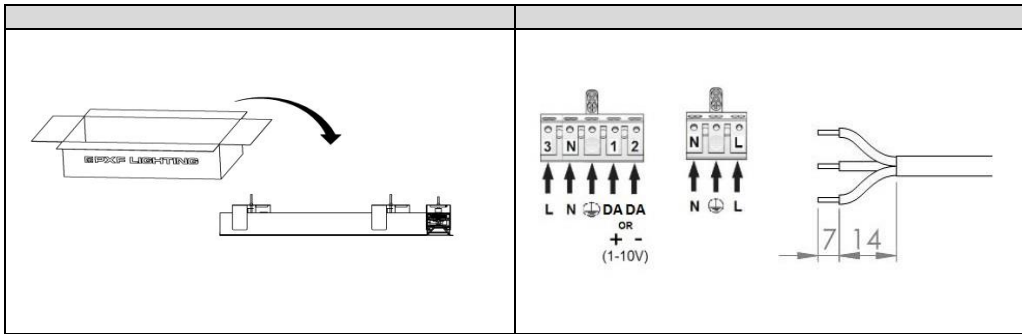

SIGMA II GK CORNER-WK LED

Power [W]	L [mm]	W [mm]	H [mm]	C [mm]	D [mm]	Weight [kg]
25	585	73	75	62	592	1.8

Light source used in this luminaire should be changed by the producer or its service representative or similarly qualified person.

Important warnings:
 The luminaries may be installed by qualified registered personnel only.
 Any manipulation inside the luminaire when the power is activated causes the risk of electric shock.
 The manufacturer is not responsible for any flaws resulting from non-compliance with these instructions. The manufacturer reserves the right to change the construction of the product.
 Do not install the luminaire in places without sufficient air circulation.
 To guarantee safe luminaire functioning, please follow the instructions in the installation instructions.
 PXF Lighting website: www.pxf.pl