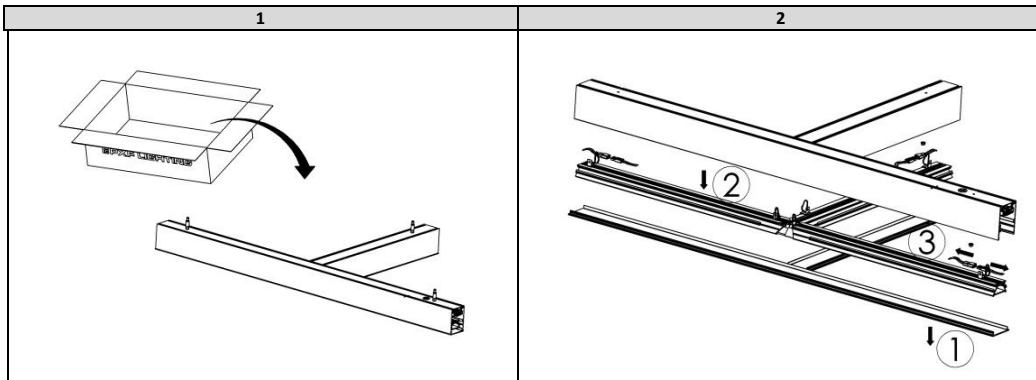

**SIGMA II TRIMLESS CORNER X T Y LED**

220-240V/ 50-60Hz

Type	Power [W]	L [mm]	W [mm]	K [mm]	J [mm]	A	Weight [kg]
1	36	1117	530	57		90	4,1
2	48	1117	1117	57	-	90	5,4
3	36	-	-	57	550	90	4,1

The European Directive 2002/96/EC on waste electrical and electronic equipment, requires that electric and electronic devices must be disposed of in the normal household waste. The crossed out wheeled bin is reproduced in order to remind obligations towards separate collection. For correct disposal, please use authorized waste disposal facilities or return to the distributor at the date a new lighting fitting is purchased. Lamps, if disposed together with the lighting fitting, shall not be broken up since they contain substances which are highly polluting to the environment. Unauthorized disposal of the foregoing waste material is punishable by law.