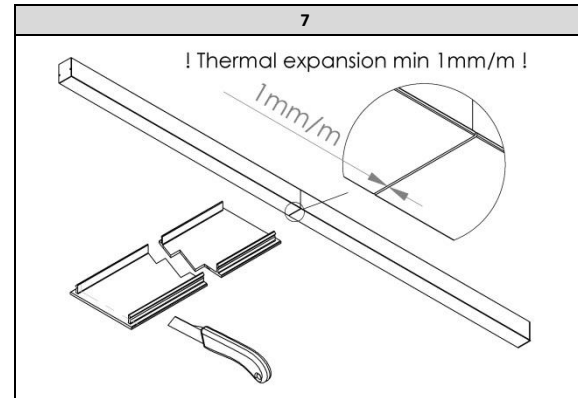

**SIGMA II TRIMLESS CORNER X T Y LED**

220-240V/ 50-60Hz

Type	Power [W]	L [mm]	W [mm]	K [mm]	J [mm]	A	Weight [kg]
1	36	1117	530	57		90	4,1
2	48	1117	1117	57	-	90	5,4
3	36	-	-	57	550	90	4,1

The European Directive 2002/96/EC on waste electrical and electronic equipment, requires that electric and electronic devices must be disposed of in the normal household waste. The crossed out wheeled bin is reproduced in order to remind obligations towards separate collection. For correct disposal, please use authorized waste disposal facilities or return to the distributor at the date a new lighting fitting is purchased. Lamps, if disposed together with the lighting fitting, shall not be broken up since they contain substances which are highly polluting to the environment. Unauthorized disposal of the foregoing waste material is punishable by law.