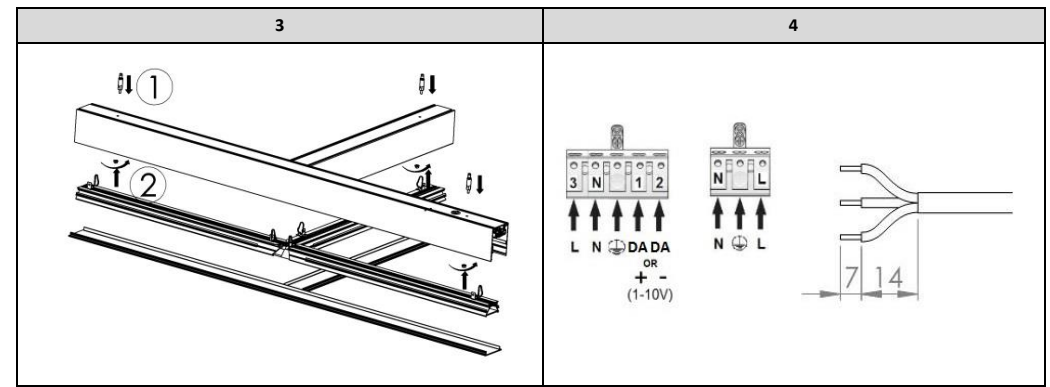

**SIGMA II TRIMLESS CORNER X T Y LED**

220-240V/ 50-60Hz

Type	Power [W]	L [mm]	W [mm]	K [mm]	J [mm]	A	Weight [kg]
1	36	1117	530	57		90	4,1
2	48	1117	1117	57	-	90	5,4
3	36	-	-	57	550	90	4,1

The European Directive 2002/96/EC on waste electrical and electronic equipment, requires that electric and electronic devices must be disposed of in the normal household waste. The crossed out wheeled bin is reproduced in order to remind obligations towards separate collection. For correct disposal, please use authorized waste disposal facilities or return to the distributor at the date a new lighting fitting is purchased. Lamps, if disposed together with the lighting fitting, shall not be broken up since they contain substances which are highly polluting to the environment. Unauthorized disposal of the foregoing waste material is punishable by law.