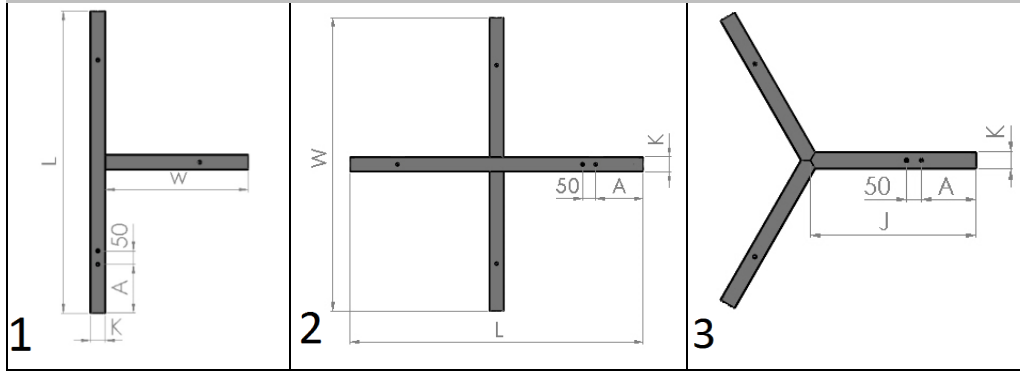

**SIGMA II TRIMLESS CORNER X T Y LED**

220-240V/ 50-60Hz

Type	Power [W]	L [mm]	W [mm]	K [mm]	J [mm]	A	Weight [kg]
1	36	1117	530	57		90	4,1
2	48	1117	1117	57	-	90	5,4
3	36	-	-	57	550	90	4,1

The European Directive 2002/96/EC on waste electrical and electronic equipment, requires that electric and electronic devices must be disposed of in the normal household waste. The crossed out wheeled bin is reproduced in order to remind obligations towards separate collection. For correct disposal, please use authorized waste disposal facilities or return to the distributor at the date a new lighting fitting is purchased. Lamps, if disposed together with the lighting fitting, shall not be broken up since they contain substances which are highly polluting to the environment. Unauthorized disposal of the foregoing waste material is punishable by law.