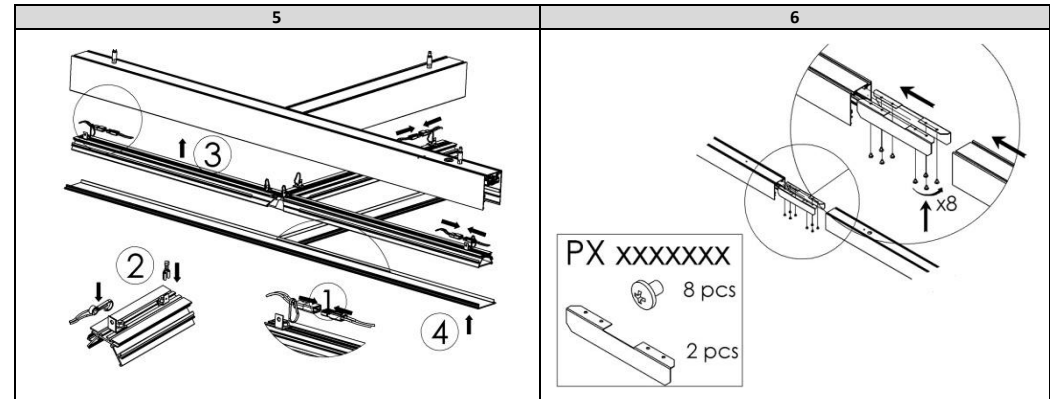

**SIGMA II TRIMLESS CORNER X T Y LED**

220-240V/ 50-60Hz

Type	Power [W]	L [mm]	W [mm]	K [mm]	J [mm]	A	Weight [kg]
1	36	1117	530	57		90	4,1
2	48	1117	1117	57	-	90	5,4
3	36	-	-	57	550	90	4,1

The European Directive 2002/96/EC on waste electrical and electronic equipment, requires that electric and electronic devices must be disposed of in the normal household waste. The crossed out wheeled bin is reproduced in order to remind obligations towards separate collection. For correct disposal, please use authorized waste disposal facilities or return to the distributor at the date a new lighting fitting is purchased. Lamps, if disposed together with the lighting fitting, shall not be broken up since they contain substances which are highly polluting to the environment. Unauthorized disposal of the foregoing waste material is punishable by law.