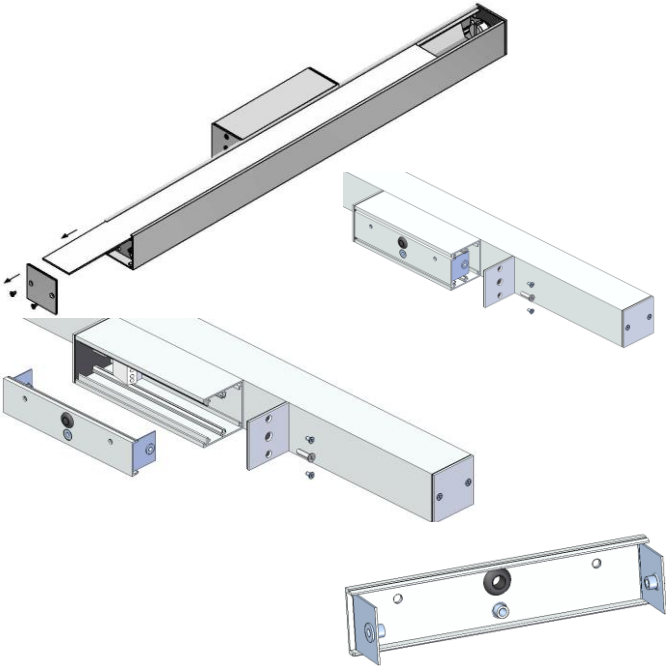

**Installation manual**  
**VIP Kinkiet IP44**

**230V/50HZ T5**

Moc [W]	L [mm]	Waga [kg]
1x14/24	595	1,1
1x21/39	895	1,4
1x28/54	1195	1,7
17 LED	595	1,1

- turn off the power supply in circuit that lighting fixture will work in;
- screw one of the side plugs off, pull the diffuser, install a light source, put the diffuser back in and screw the plug on (not apply to LED lighting);
- screw 3 screws off from one of the side plugs of the mounting profile, screw off the central screw from the other side of the carefully take the fixture out of the box,
- mounting profile and take the mounting profile off;
- pull the feeding cable through the central hole in the mounting profile, install the mounting profile on the wall with two screws (in the set with a fixture);
- connect the feeding cables as it's shown on a cube;
- install fixture's profile to the mounting profile with a latch, screw the side plug of the mounting profile on and secure both side plugs with a central screws.

**Important warnings:**

The manufacturer cannot be considered liable for any damages deriving from improper, wrong and unreasonable use of the fitting.  
 Luminaires may be installed by qualified personnel only.  
 Any manipulation inside the luminaire when power supply is on causes the risk of electric shock.  
 Manufacturer is not responsible for any flaws caused by avoid using this manual.  
 Manufacturer reserves a right to change the construction of the product.  
 Do not assembly in places without air circulation.  
 To guarantee safety of fixture functions, please assembly according to instruction.