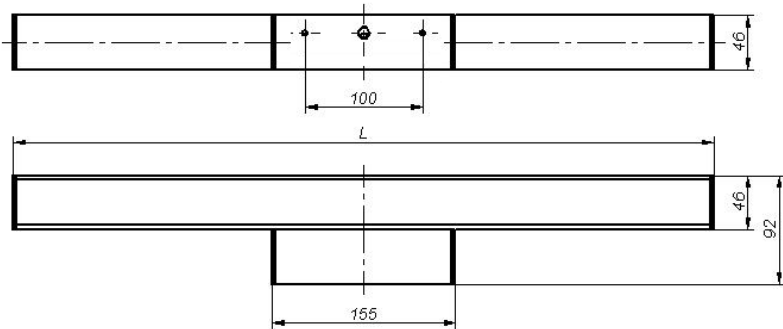

**Installation manual**  
**VIP Kinkiet IP44**

**230V/50HZ T5**

Moc [W]	L [mm]	Waga [kg]
1x14/24	595	1,1
1x21/39	895	1,4
1x28/54	1195	1,7
17 LED	595	1,1

- turn off the power supply in circuit that lighting fixture will work in;
- screw one of the side plugs off, pull the diffuser, install a light source, put the diffuser back in and screw the plug on (not apply to LED lighting);
- screw 3 screws off from one of the side plugs of the mounting profile, screw off the central screw from the other side of the carefully take the fixture out of the box,
- mounting profile and take the mounting profile off;
- pull the feeding cable through the central hole in the mounting profile, install the mounting profile on the wall with two screws (in the set with a fixture);
- connect the feeding cables as it's shown on a cube;
- install fixture's profile to the mounting profile with a latch, screw the side plug of the mounting profile on and secure both side plugs with a central screws.