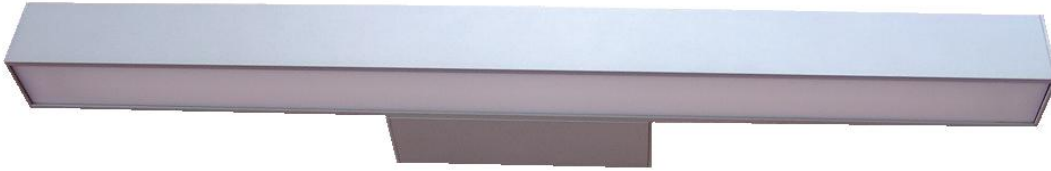

**Installation manual**  
**VIP Kinkiet IP44**

**230V/50HZ T5**

Moc [W]	L [mm]	Waga [kg]
1x14/24	595	1,1
1x21/39	895	1,4
1x28/54	1195	1,7
17 LED	595	1,1

- turn off the power supply in circuit that lighting fixture will work in;
- screw one of the side plugs off, pull the diffuser, install a light source, put the diffuser back in and screw the plug on (not apply to LED lighting);
- screw 3 screws off from one of the side plugs of the mounting profile, screw off the central screw from the other side of the carefully take the fixture out of the box,
- mounting profile and take the mounting profile off;
- pull the feeding cable through the central hole in the mounting profile, install the mounting profile on the wall with two screws (in the set with a fixture);
- connect the feeding cables as it's shown on a cube;
- install fixture's profile to the mounting profile with a latch, screw the side plug of the mounting profile on and secure both side plugs with a central screws.