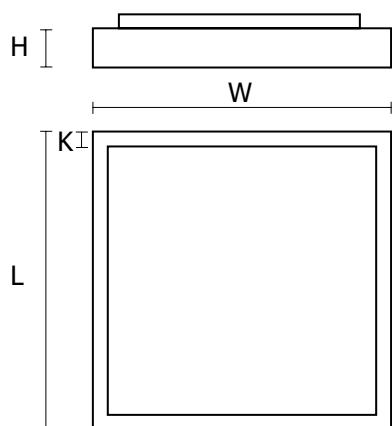

OPTICAL DATA

Louver/ shutter	OPAL
Diffuser colour	White
Diffuser material	Opal plastic

AVAILABLE VARIANTS

Product code	Power supply/ type	Luminaire luminous flux [lm]	Luminaire's luminous efficacy [lm/W]	Colour temperature	Colour
EK005.1111.830.A000	ON/OFF	3130	136	3000K	White
EK005.1111.830.D000	DALI	3130	136	3000K	White
EK005.1111.840.A000	ON/OFF	3200	139	4000K	White

DIMENSIONS

L [mm]	W [mm]	H [mm]	J [mm]
407	407	65	25

L = Length | W = Width | H = Height / Depth | J = Additional dimension