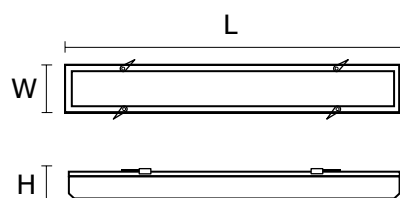

OPTICAL DATA

Louver/ shutter	OPAL
Diffuser colour	White
Diffuser material	Opal/mat plastic

AVAILABLE VARIANTS

Product code	Luminaire power [W]	Luminaire luminous flux [lm]	Luminaire's luminous efficacy [lm/W]	Colour temperature	Info	Weight [kg]
DY001.1111.830.A000 PX1789029	19	1870	98	3000K	330x330	1.70
DY001.1111.840.A000 PX1789036	19	1900	100	4000K	330x330	1.70

DIMENSIONS

Product code	L [mm]	W [mm]	H [mm]
DY001.1111.830.A000 PX1789029	330	330	85
DY001.1111.840.A000 PX1789036	330	330	85
DY002.1111.830.A000 PX1789001	1160	110	90
DY002.1111.840.A000 PX1789008	1160	110	90
DY003.1111.830.A000 PX1789015	1160	160	90
DY003.1111.840.A000 PX1789022	1160	160	90